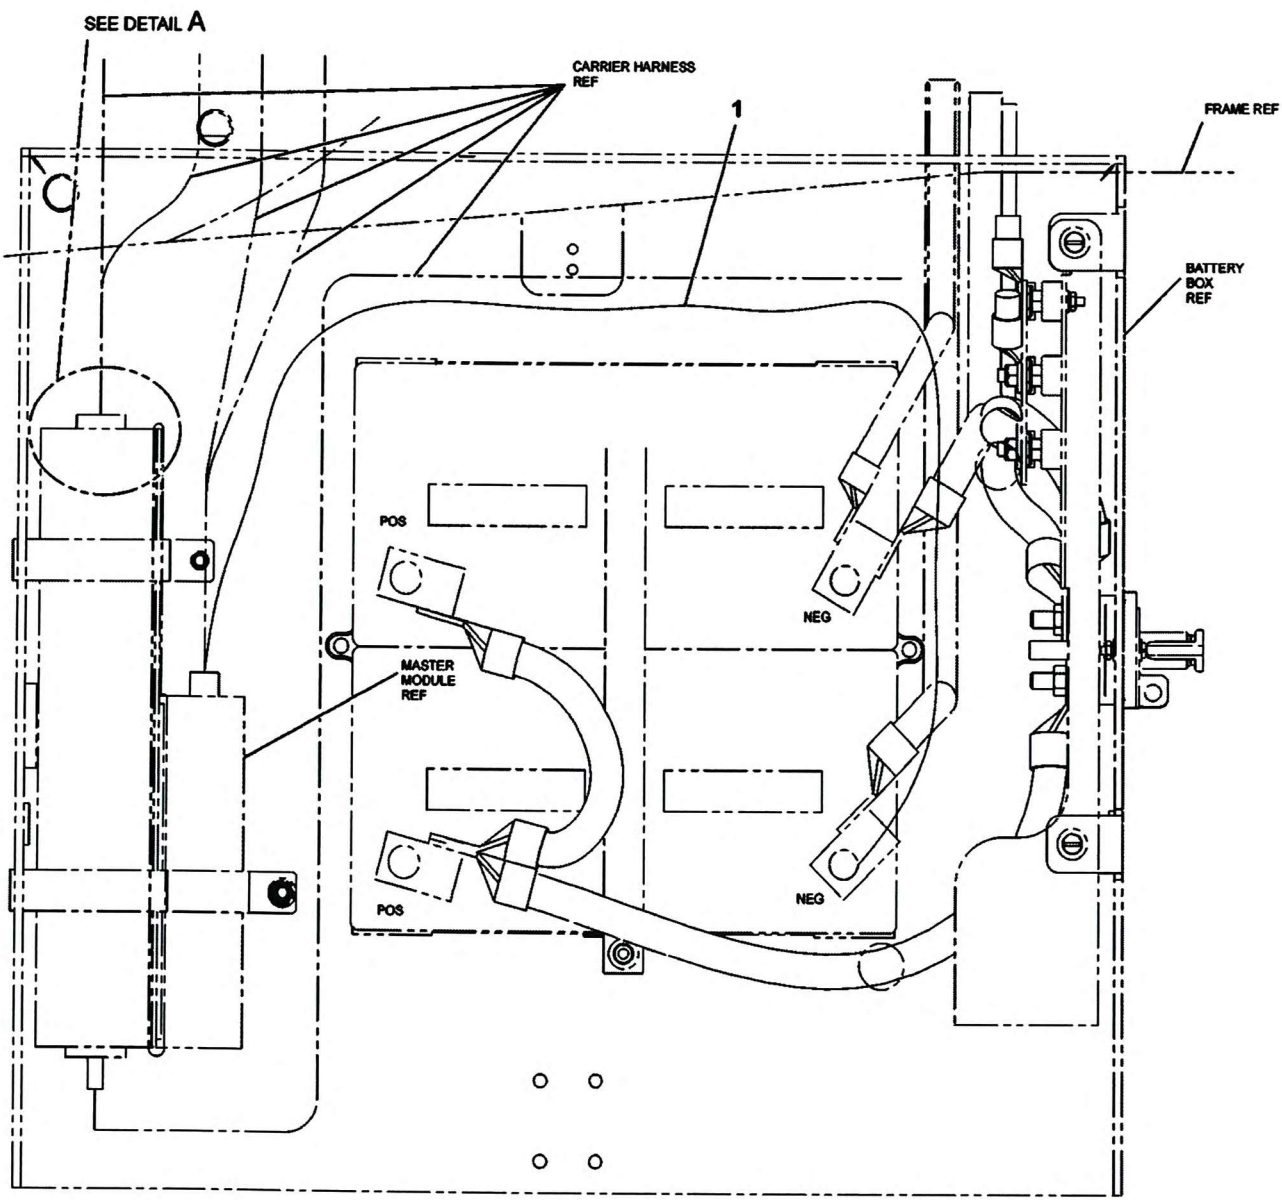

Manitowoc Crane Group

DETAIL A
CONNECTOR LOADING

80006708

(SHEET 1 OF 1)

Page 654