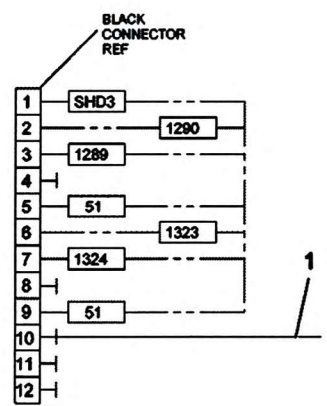

Manitowoc Crane Group

DETAIL A
CONNECTOR LOADING

80006708

(SHEET 1 OF 1)

Page 654